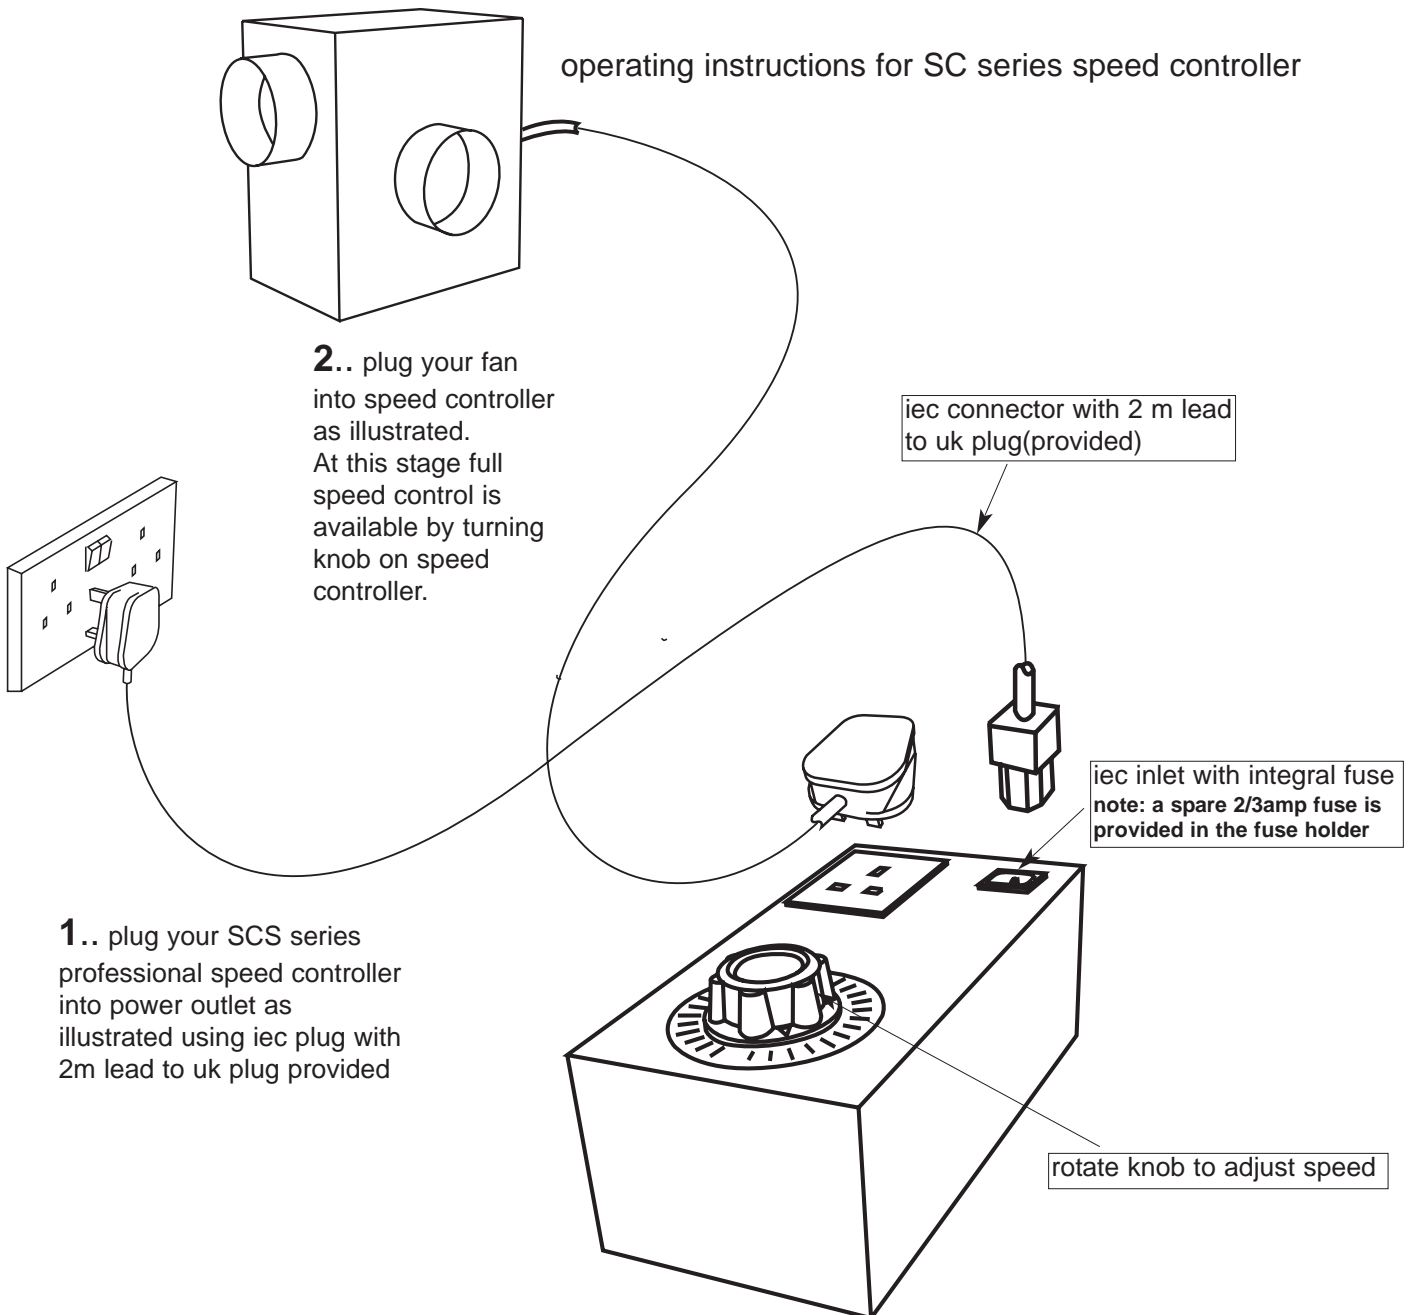

SCS *professional* series illustrated

The most effective way to control the performance of a fan is to regulate the fan speed resulting in a change in volume and pressure output.

The most effective way to regulate fan speed is to use an airforce sc series professional speed controller.

SC540/840 *professional* speed controller

operating instructions for SC series speed controller

2.. plug your fan into speed controller as illustrated. At this stage full speed control is available by turning knob on speed controller.