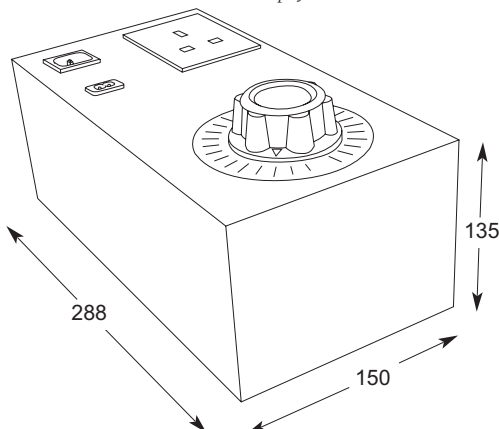

SCS *professional* series illustrated

The most effective way to control the performance of a fan is to regulate the fan speed resulting in a change in volume and pressure output.

The most effective way to regulate fan speed is to use an airforce sc series professional speed controller.